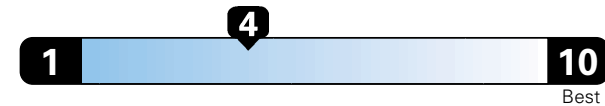

2020 MODEL YEAR

WRANGLER UNLIMITED SPORT 4X4

For more information visit: www.jeep.com
or call 1-877-IAM-JEEP

FCA US LLC

THIS VEHICLE IS MANUFACTURED TO MEET SPECIFIC UNITED STATES REQUIREMENTS. THIS VEHICLE IS NOT MANUFACTURED FOR SALE OR REGISTRATION OUTSIDE OF THE UNITED STATES.

MANUFACTURER'S SUGGESTED RETAIL PRICE OF THIS MODEL INCLUDING DEALER PREPARATION

Base Price: $31,795

JEEP WRANGLER UNLIMITED SPORT
Exterior Color: Bright White Clear-Coat Exterior Paint
Interior Color: Black Interior Color
Interior: Cloth Low-Back Bucket Seats
Engine: 3.6L V6 24V VVT Engine Upp I w/ESS
Transmission: 8-Speed Automatic 850RE Transmission

STANDARD EQUIPMENT (UNLESS REPLACED BY OPTIONAL EQUIPMENT)
FUNCTIONAL/SAFETY FEATURES

ParkView® Rear Back-Up Camera
Command-Trac® Part-Time 4WD System
3.45 Overall Top Gear Ratio
Fuel Tank Skid Plate Shield
Transfer Case Skid Plate Shield
Transmission Skid Plate
Anti-Lock 4-Wheel Disc Brakes
Electronic Stability Control
Electronic Roll Mitigation
Trailer Sway Damping
Hill Start Assist
Push-Button Start
Sentry Key® Theft Deterrent System
Tire Pressure Monitoring Display
Advanced Multistage Front Air Bags
Supplemental Front Seat Side Air Bags

INTERIOR FEATURES
Uconnect® 3 with 5-Inch Display
Cluster 3.5-Inch TFT Blank and White Display
Vehicle Information Center
8-Speakers
Media Hub (USB, Aux)
Integrated Voice Command with Bluetooth®
12-Volt Auxiliary Power Outlet
Air Conditioning
Tilt / Telescope Steering Column
Steering Wheel Mounted Audio Controls
Rear 60 / 40 Folding Seat
2-Way Manual Lumbar Adjustable Driver Seat
Driver and Passenger Assist Handles
Manual Door Locks
Front and Rear Floor Mats
Rear Compartment Storage Tray